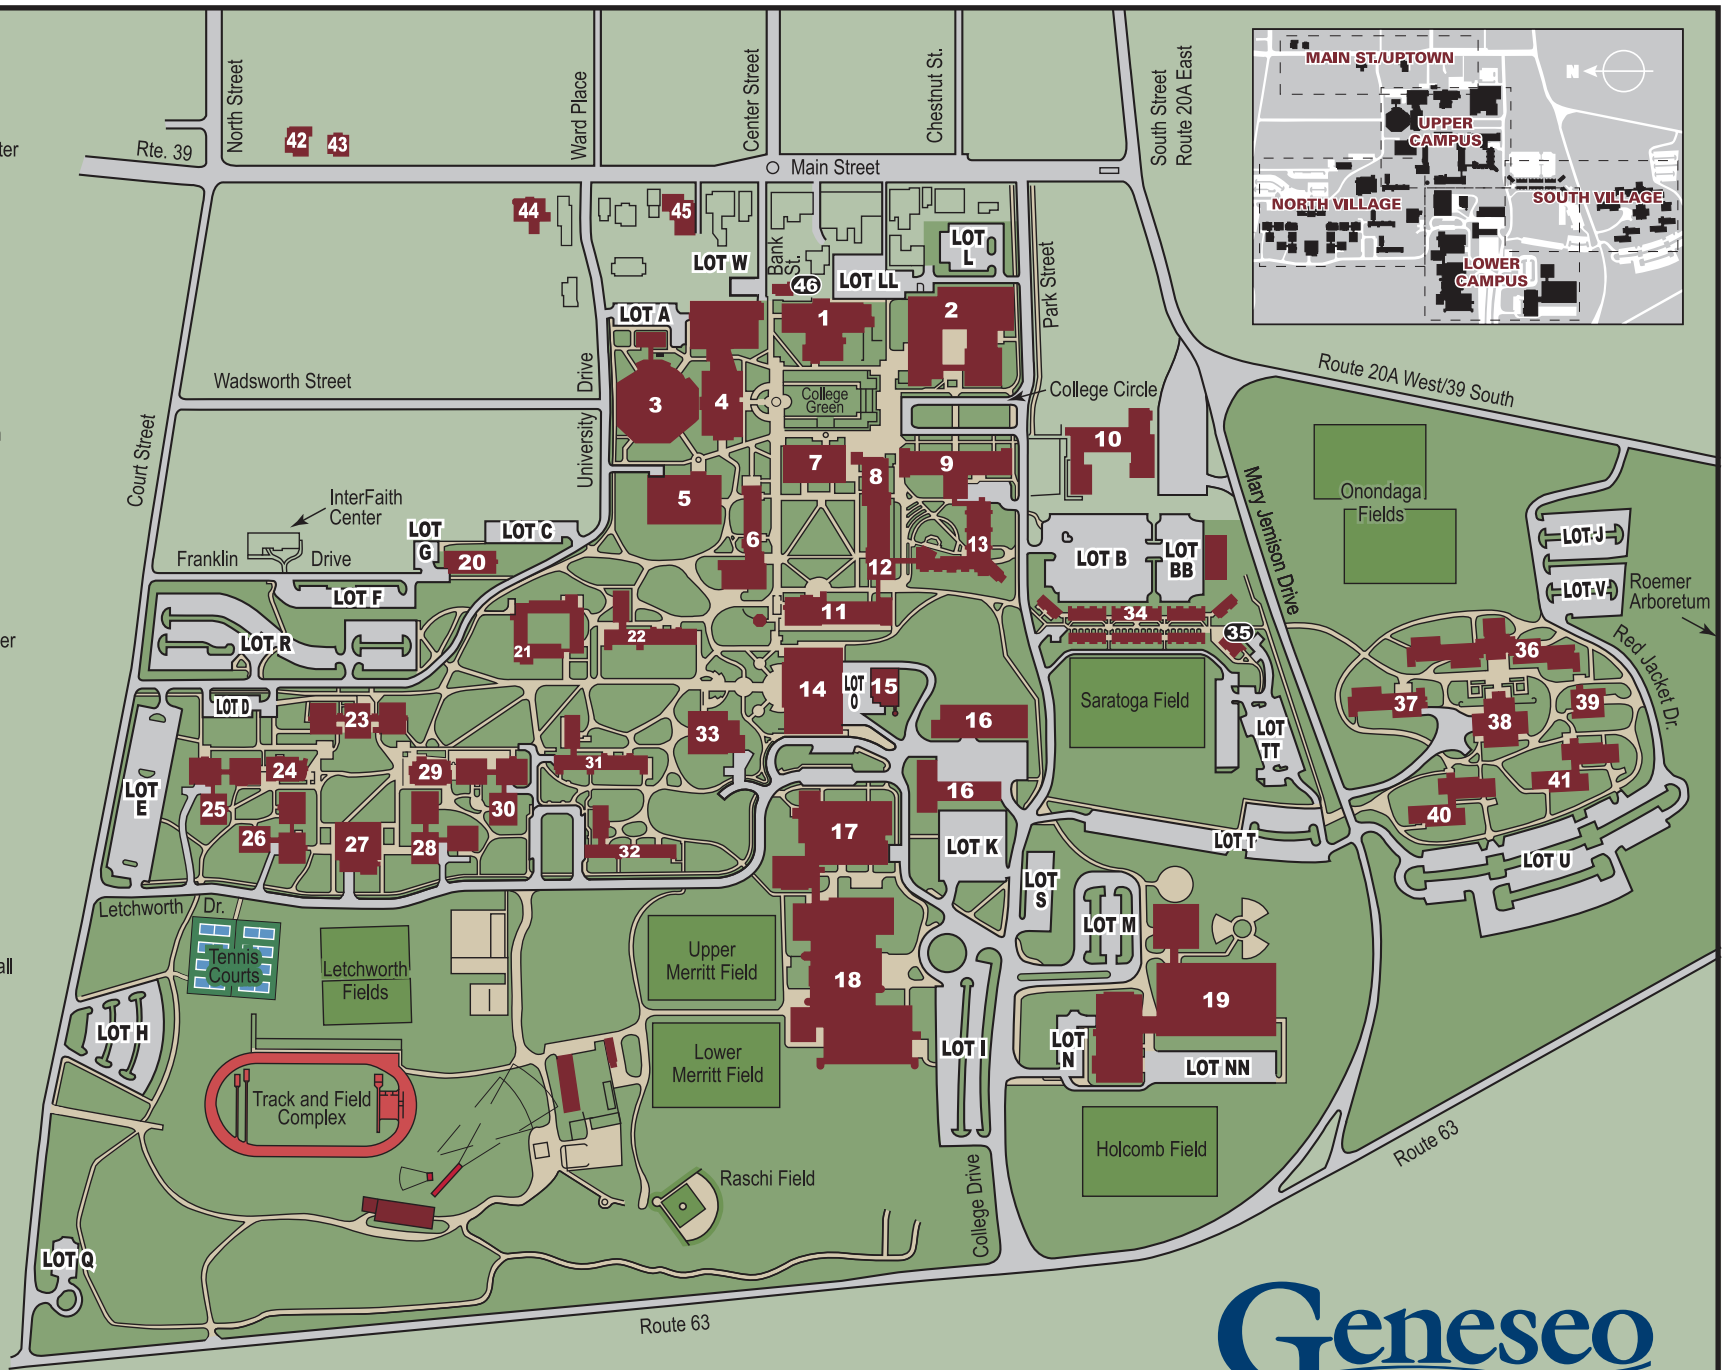

Upper Campus

- (1) Bailey Hall
- (2) Brodie Hall
- (3) Newton Lecture Hall
- (4) Integrated Science Center
- (5) Milne Library
- (6) Blake Hall
- (7) Erwin Hall (Admissions)
- (8) Wadsworth Auditorium
- (9) Welles Hall
- (10) Doty Hall
- (11) Sturges Hall
- (12) Fraser Hall
- (13) South Hall

Lower Campus

- (14) MacVittie College Union
- (15) Heating Plant
- (16) Clark Service Building
- (17) Schrader Sports & Recreation Building
- (18) Merritt Athletic Center
- (19) Holcomb Hall

North Village

- (20) Lauderdale Health Center
- (21) Steuben Hall
- (22) Jones Hall
- (23) Erie Hall
- (24) Seneca Hall
- (25) Ontario Hall
- (26) Genesee Hall
- (27) Letchworth Dining Hall
- (28) Wyoming Hall
- (29) Putnam Hall
- (30) Allegany Hall
- (31) Livingston Hall
- (32) Monroe Hall
- (33) Mary Jemison Dining Hall

- (42) President's Residence
- (43) Campus House
- (44) McClellan House
- (45) Big Tree Inn
- (46) Roemer House

STATE UNIVERSITY OF NEW YORK AT GENESEO